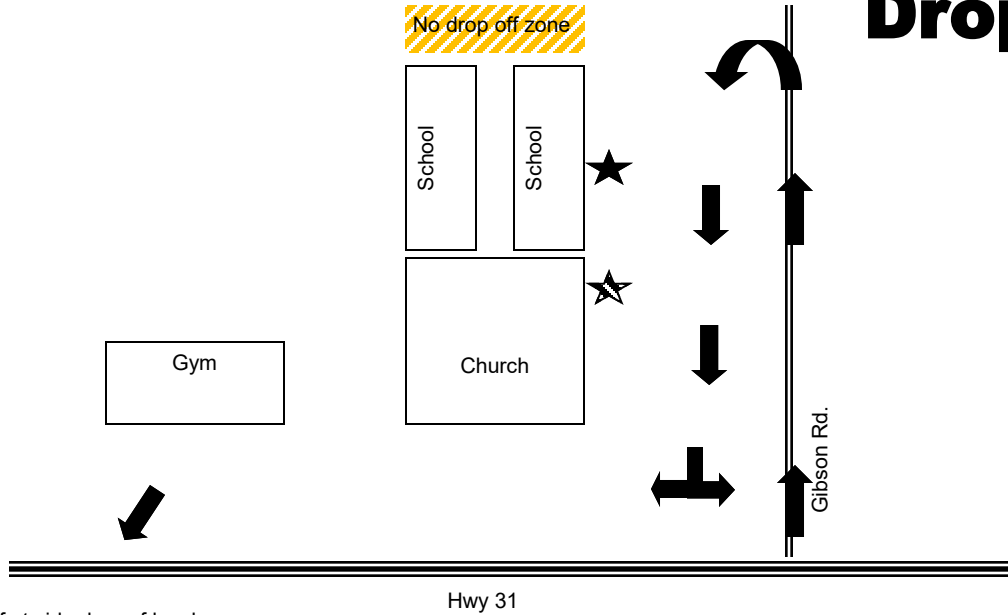

Drop off

★ Drop off at side door of lunchroom between 7:00-7:45am. Students will

★ Drop off at receptionist door after 7:45am. Students will go directly to

Tabernacle Christian School
a ministry of GARDENDALE BAPTIST TABERNACLE

Pick Up

★ Students grades 01-06 will be lined up

← Parent line for child in grades 01-06 only

▨ Parent line for child in grades 07-12, or a child in both grades 01-06 & 07-12

Tabernacle Christian School
a ministry of GARDENDALE BAPTIST TABERNACLE