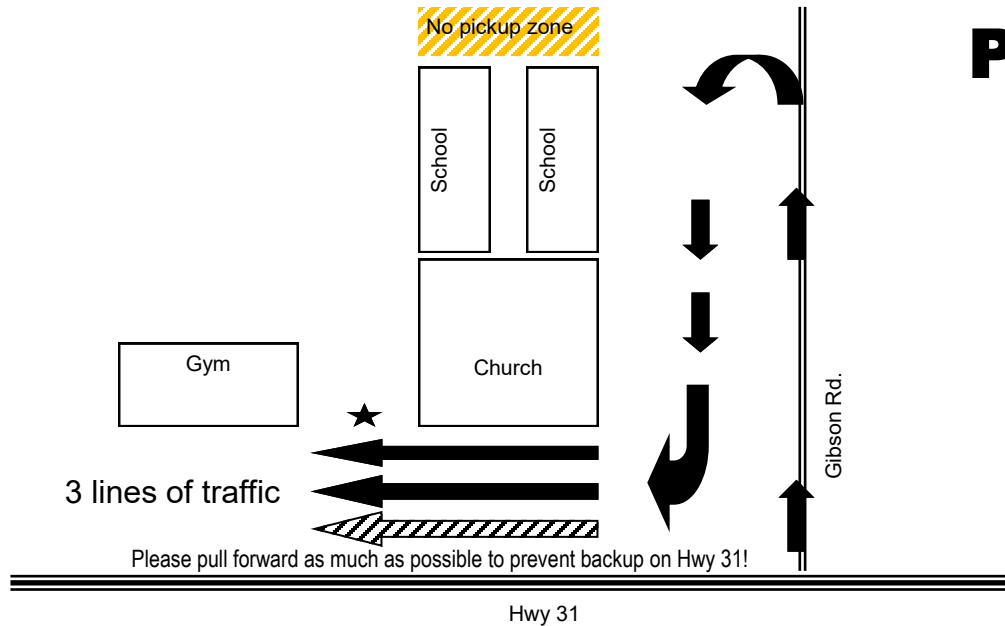

Drop off

★ Drop off at side door of lunchroom between 7:00-7:45am. Students will

★ Drop off at receptionist door after 7:45am. Students will go directly to

Tabernacle Christian School
a ministry of GARDENDALE BAPTIST TABERNACLE

Pick Up

★ Students grades 01-06 will be lined up

← Parent line for child in grades 01-06 only

▨ Parent line for child in grades 07-12, or a child in both grades 01-06 & 07-12

Tabernacle Christian School
a ministry of GARDENDALE BAPTIST TABERNACLE